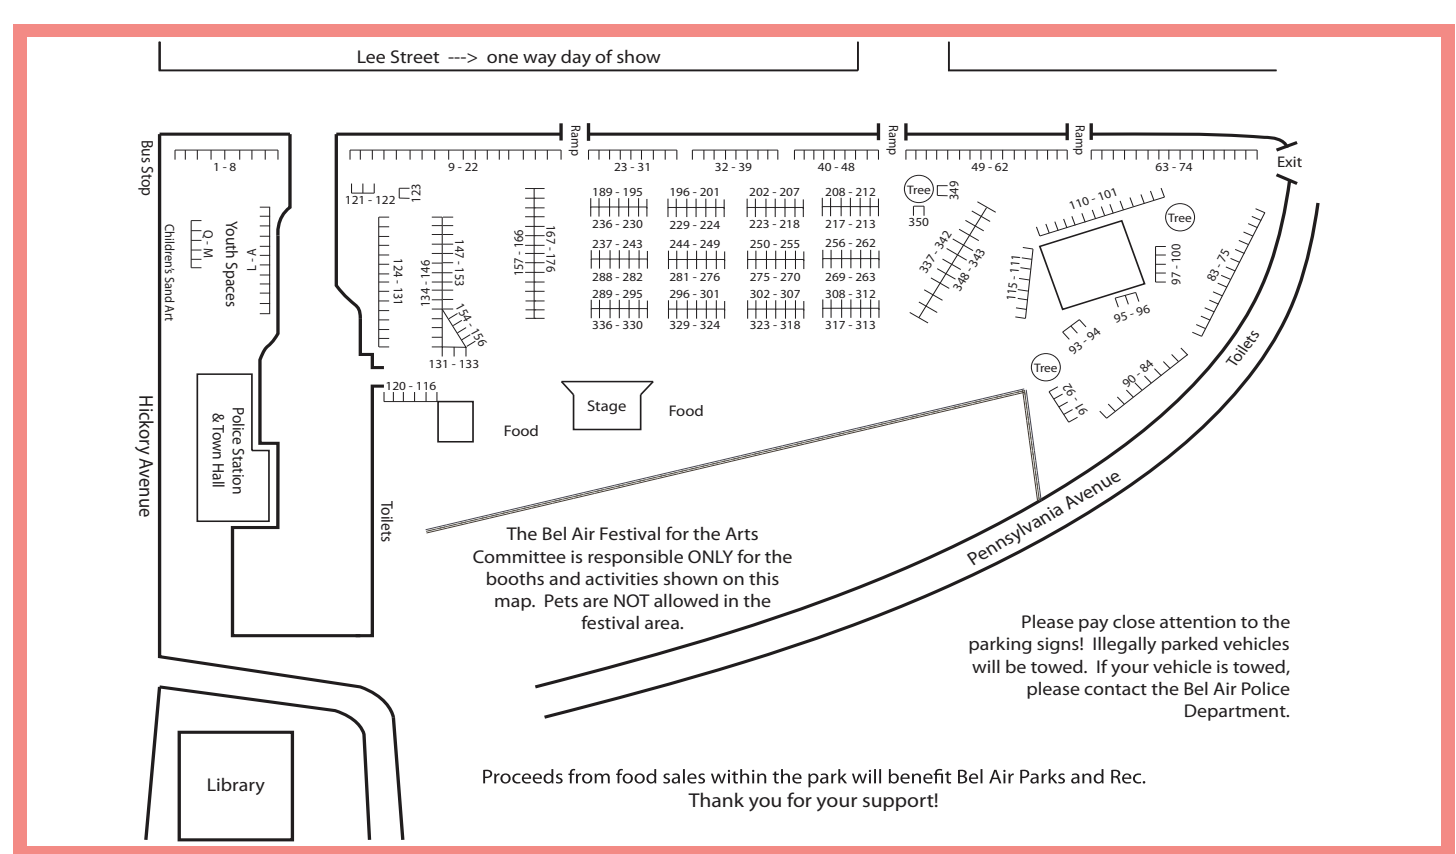

189	Jackie Swartz
190	Jodi Harvey
191	Abundance Jewelry
192	Sharon Gump
193	TZ Burps!
194	Anne's Crafts
195	Kris Krafts Stained Glass
196	Simply Sterling Designs by Suzette
197	Bills Birdhouses
198	Scarflies - Hand Made Scarves
199	Shedworkx
200	JG Pottery
201	Marlise Creations
202-203	Dizzy Blondes Jewelry
204	Margaret Eakin Oil Lamps
205	Knitted Metal Finery
206	Two Sisters Rock
207	R Squared Naturals
208	Flower & Crafts
209	Made by Michelle
210	K. Vleck Designs
211	Back 9 Wood Works
212	Frog Music Garden
213	Satya
214	Pleasantville's Grace
215	Hang With Us
216	Fresca Frankie Recycled Accessories
217	Shiroko's Pottery
218	Bitty Baby Style
219	Beauty Within Burlap
220	MangoBay Design
221-222-223	SLM Gifts - Unique Metal Garden Art
224-225	G's Glory Handmade Handbags
226	Crocheted by Cos
227	Sun Ah Blair Jewelry
228	Light Street Hobbies
229	ReDiSign
230	Wooden Penguin
231	Hey Pretty Design Co
232	Randalia Bee Hives
233	Jen Zeman Art
234-235	Joy Pottery, Mitchell's Mudworks, SK Pottery
236	Sun Gold Crafts
237	Catch the Sun
238	Scarves by Lauren
239	Wagman Designs
240	Chuck Skelley Woodworking
241	Moon & Sea Creations
242-243	Natures Garland
244	Clean Bee Soapworks
245	Calamabeads
246	Barks & Beads Boutique
247	Paris Lee Art
248-249	Bear Threads Creative Embroidery
250	Terry Pool Designs
251	Lori's Craft
252-253	Sharon's Painted Woods
254	Maple Hill Handwovens
255	Your Hearts Desire
256	Island Time Crafts
257	Toby's Unique Creations
258	After the Glitter Fades, Elegant Chainmaille Jewelry
259	Ernie's Woodworks
260	Blue Mitten - Knitting
261-262	Old Stuff and Nonsense
263-264	Possum Hollow Gourds
265	Jewelry Designs by Melisa
266	Enchanted Loft
267	Bow Wow Designs
268	Constant Companion Cards & Crafts
269	Shepherd Woodworks
270-271	Tasseled Totes
272	Ashley Kirk
274-275	Go Ahead...Make my Ring
276	Jules Artwear
277	B'More Crabby
278	Donna Sebastian
279	Feather Flowers with Memama's
280	United Plates of America

281	Stars of the Sea by Uniquely Rhonda	346	Debbie Austin	Y-G	8-Bit Beads
282	Handsewn Treasures	348	Me & My Dog Pet Bakery	Y-H	Etched Elegance
283	Healing Hands Jewelry Project	349	Cindy's Painted Glasses	Y-J	Jenna's Creations
284	Robert Heidelbaugh Wood Worker	350	Enchanting Herbals	Y-K	Pawsome Products
285	Eartheled Pinecones	Y-8A	Sternor Art Company	Y-L	Exploration Art School
286-287-288	Brenda's Boutique	Y-A	Scott Jones - Scotty DIY	Y-M	Emily Persuhn
289-290	Constance Guerra	Y-B	Janis's Fairytale Worlds	Y-N	Operation Smile Crafts
291	Alloyed Earth Jewelry	Y-C	Venturing Crew 777	Y-O-P	Pioneer 4-H Club
292-293	Connie Grainger	Y-D	Ian Yearick	Y-R	Samantha and Cassie
294-295	Supreme Accents	Y-E	Jack Heit Brands	Y-Q	Aqua Art
296	Inspiring Color Tie Dye	Y-F	Kids Crafting for a Cause		
297	Lavieue Boutique French Lavender Specialty Gifts				
298	Just Bag It				
299	Bonnie Layton Designs				
300	Flying Pig Farmhouse & Industrial Décor				
301	Doll Clothes by Cindy				
302	Showit Off				
303-304	A La Mode Boutique				
305	Liz Burnett, SchlegelBagel Design				
306	JC Woodcye Boxes				
307	Accessories and More				
308-309	Simply Di Designs				
310	Unlimited Art by Shawn Forton				
311-312	J & L Embroidery and Design				
313-314-315	Diane Originals				
316	Chalk to Me - Party and Home Décor				
317	Hip Pockets				
318-319-320	The Green Door				
321	Glass by Mitch				
322	Junkbox Customs				
323	TLC Creations				
324-325	The Glass Bee, LLC				
326-327	Gardenstones & Bockets by Carol				
328-329	JC & Me Woodcrafts				
330-331	Flour Sack Studio/Custom Design Threads, LLC				
332	Grandma's Crafts				
333	Stone City Designs				
335	RubberMat Co.				
336	Fizzies By TT				
337	SS Fragrances				
338	Taylor Turnings				
339-340	SK Glass/Ziggy Bows				
341-342	Unique Pewter				
343	Lisa Reilly				
344-345	Crafty Home Designs				

ENTERTAINMENT SCHEDULE:

9:00.....	Harford Youth Jazz Ensemble
10:00.....	Silver Eagle Cloggers
11:00.....	Members of Applause
1:00.....	Ballet Chesapeake
2:00.....	Steel Pandemic
3:00.....	Upper Chesapeake Chorus
4:00.....	Bel Air Community Band

Support for the entertainment has been provided by Maryland State Arts Council through the Harford County Cultural Arts Board.