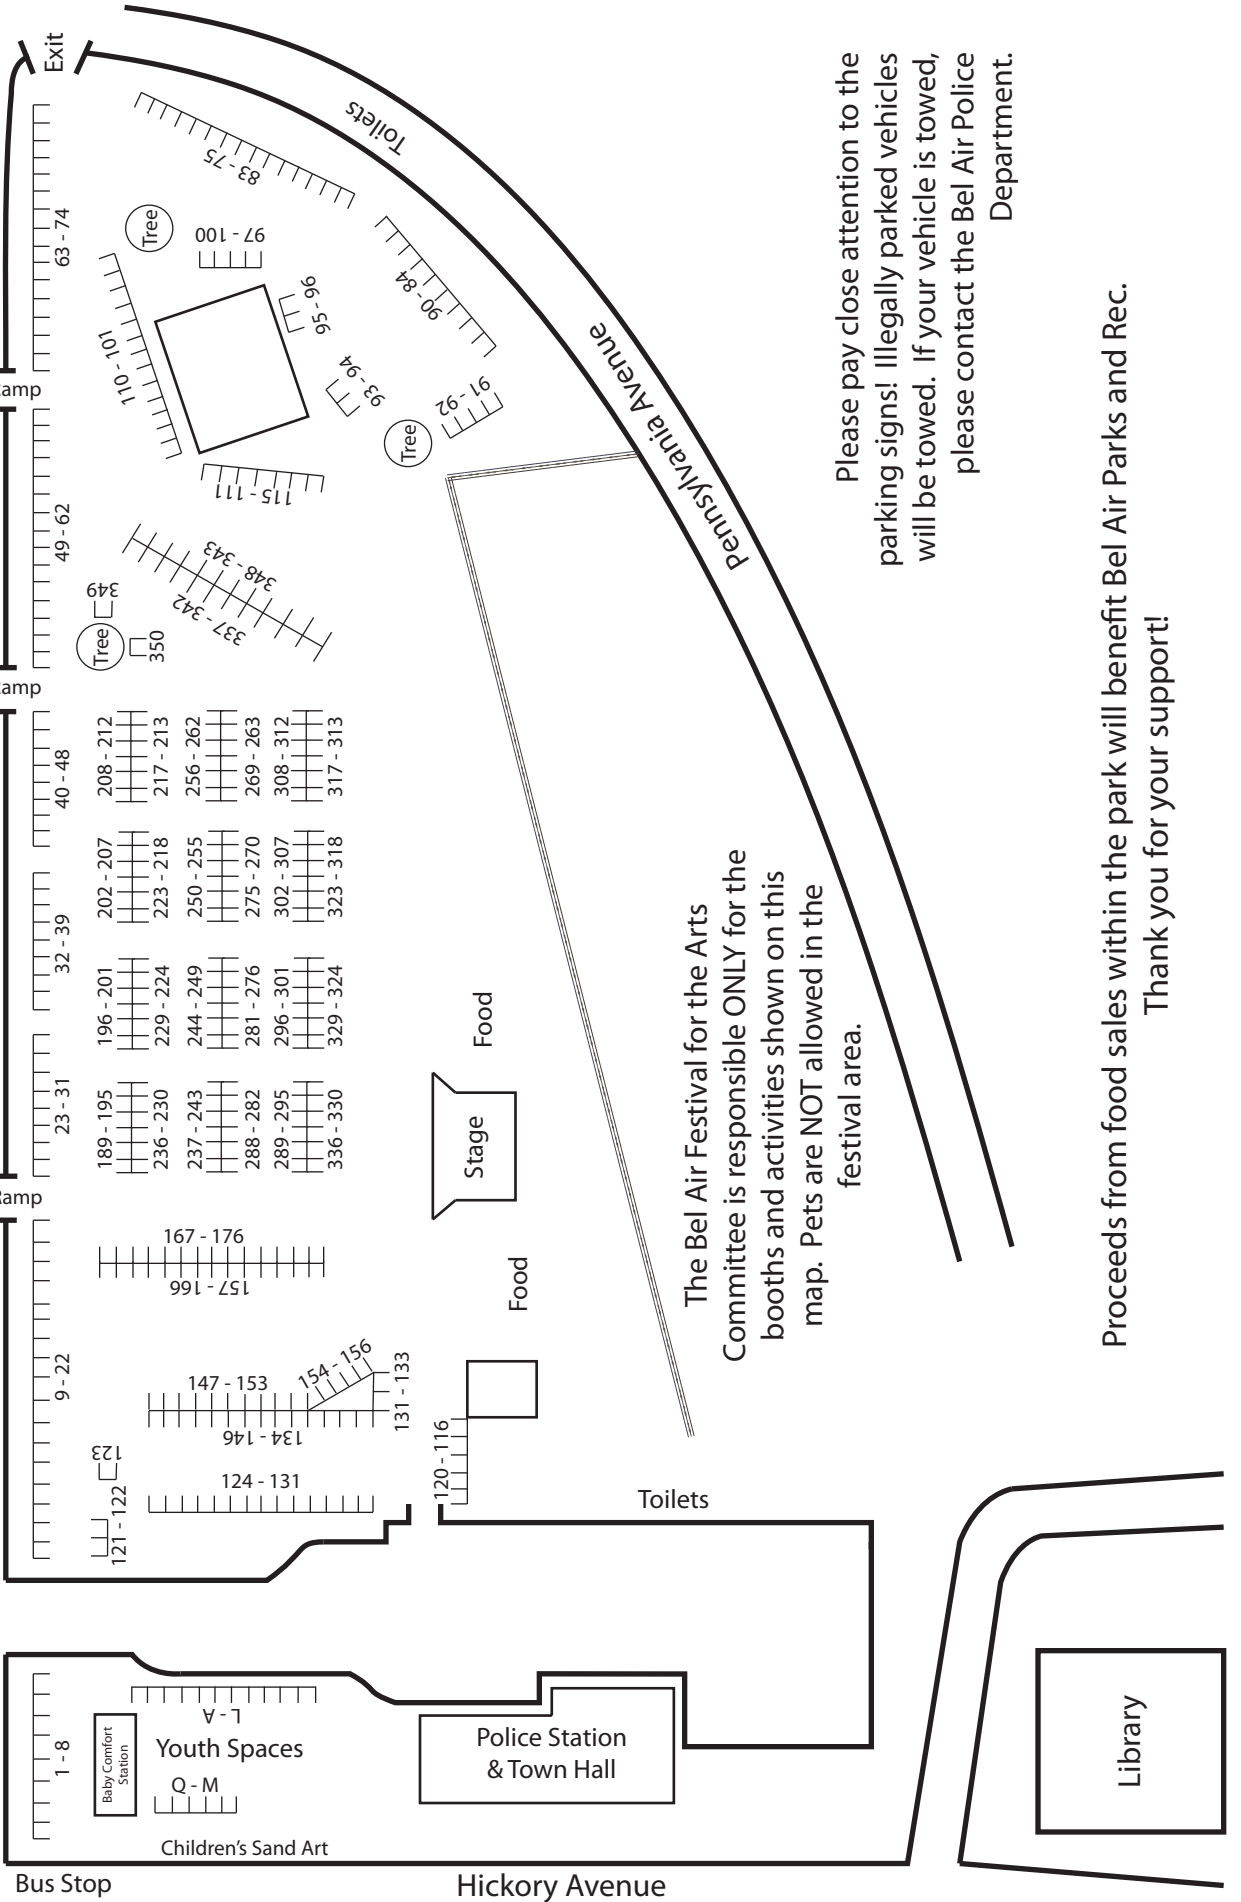

Lee Street ---> one way day of show

Bus Stop

Hickory Avenue

Library

Toilets

Food

Stage

Food

Baby Comfort Station

Youth Spaces

Q - M

Children's Sand Art

Police Station & Town Hall

1 - 8

L - A

121 - 122

9 - 22

157 - 166

167 - 176

189 - 195

236 - 230

237 - 243

244 - 249

288 - 282

323 - 318

40 - 48

208 - 212

217 - 213

256 - 262

269 - 263

308 - 312

317 - 313